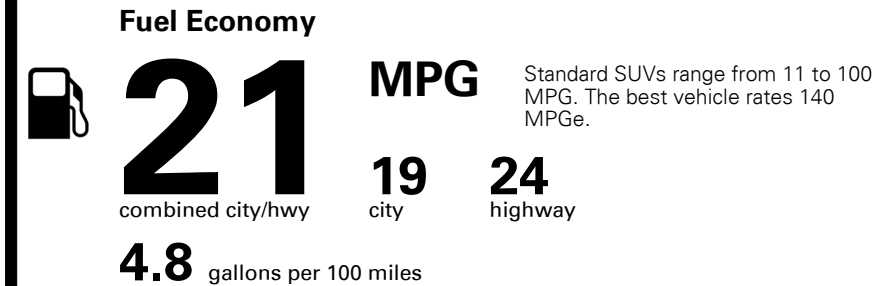

Inland Freight & Handling : \$1,395.00
Total Price : \$55,810.00

Hyundai's flagship, premium three-row SUV
 - in a new shade of luxury

EPA DOT Fuel Economy and Environment

Gasoline Vehicle

You spend \$3,000 more in fuel costs over 5 years compared to the average new vehicle.