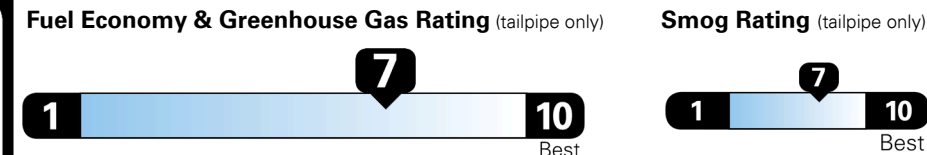

Inland Freight & Handling : \$1,375.00
Total Price : \$41,710.00

The all-purpose hybrid SUV.
Now with Bluelink+ Connected Services.

EPA DOT Fuel Economy and Environment

Gasoline Vehicle

Fuel Economy

37 MPG
combined city/hwy

Small SUVs range from 14 to 118 MPG. The best vehicle rates 140 MPGe.

37 city
36 highway

2.7 gallons per 100 miles

You save
\$2,500
in fuel costs
over 5 years
compared to the
average new vehicle.

Annual fuel cost
\$1,450