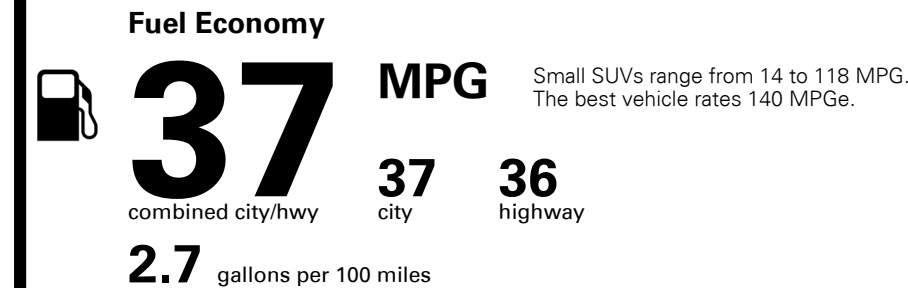

Inland Freight & Handling : \$1,375.00
Total Price : **\$41,904.00**

The all-purpose hybrid SUV.
Now with Bluelink+ Connected Services.

EPA DOT Fuel Economy and Environment

Gasoline Vehicle

You save \$2,500
in fuel costs over 5 years compared to the average new vehicle.