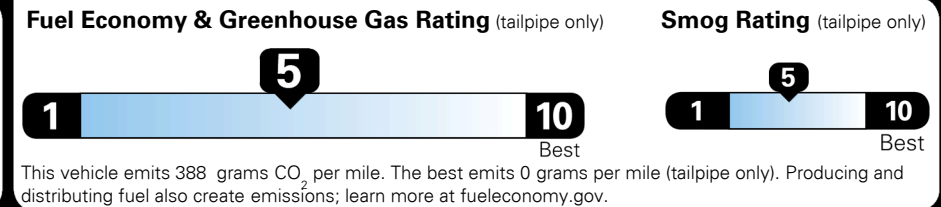

Inland Freight & Handling : \$1,045.00
Total Price : \$28,580.00

2019 NHTSA 5-Star Overall Safety Rating

EPA DOT Fuel Economy and Environment

Gasoline Vehicle

Fuel Economy

23 MPG combined city/hwy
 21 MPG city
 26 MPG highway

4.3 gallons per 100 miles

Small SUVs range from 18 to 120 MPG. The best vehicle rates 136 MPGe.

You spend \$1,250 more in fuel costs over 5 years compared to the average new vehicle.

Annual fuel cost \$1,650