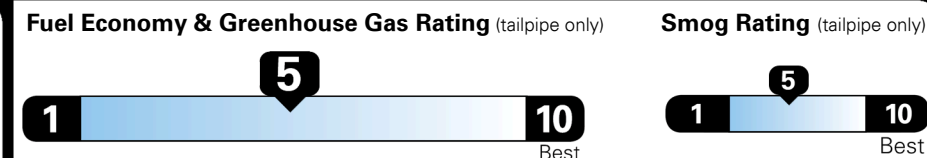

2019 NHTSA 5-Star Overall Safety Rating

EPA DOT Fuel Economy and Environment

Gasoline Vehicle

Fuel Economy

23 MPG Small SUVs range from 18 to 120 MPG. The best vehicle rates 136 MPGe.
combined city/hwy

21 city
26 highway

4.3 gallons per 100 miles

You spend $1,250 more in fuel costs over 5 years compared to the average new vehicle.

Annual fuel cost $1,650